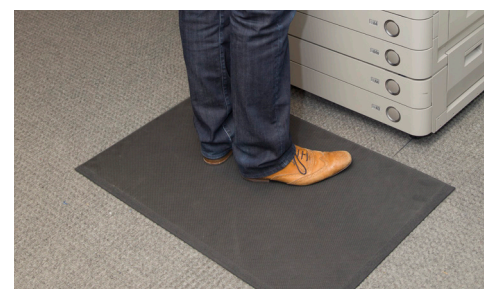

## Anti-Fatigue Mats • Indoor/Outdoor

Complete Comfort mats are ergonomically superior anti-fatigue mats designed for dry or damp environments.

- **COMFORTABLE** | 16mm thick nitrile-blended foam provides superior anti-fatigue properties.
- **CLEAN** | Anti-microbial treatment provides lifetime protection from odors and degradation.
- **SAFE** | Beveled edges provide a safe transition from floor to mat; certified high traction by the National Floor Safety Institute (NFSI).
- **EASY TO CLEAN** | Lightweight and flexible for easy handling and cleaning. Grease and oil resistant; chemical resistant.

## Standard Sizes (cm)

60x90
90x150
90x300

Size Tolerance: +/- 5%

Special sizes available: Width 90 cm Length up to 2200 (in 10 cm increments)

Launderable

Beveled edges

Thickness 13 mm